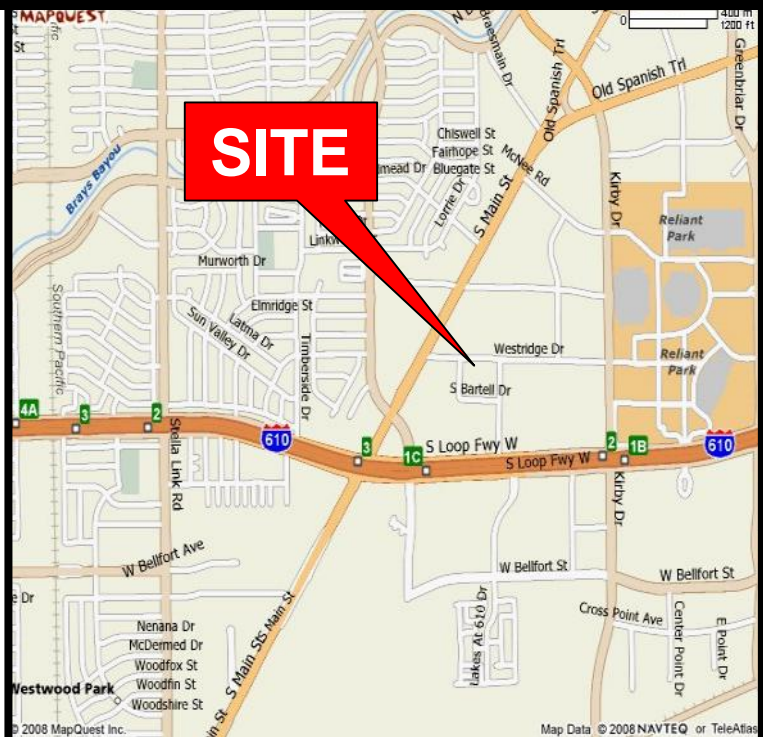

Reliant-Astrodome Area Land

0.901

Acres

For Sale

For Sale: \$450,000 (\$11.46 PSF)

Location:

- 0 Westridge: Houston, TX 77054
- 1 block east of So. Main Street
- 4 blocks west of Kirby Drive
- Key Map 532Q

Features:

- 39,250 Sq.Ft. (0.901 acres)
- 360 feet of frontage on Westridge
- City of Houston utilities
- Less than 1/2 mile from Reliant
- Less than 2 miles from Med Center
- 8 to 10 miles from CBD
- Not in 100 year flood plain
- Parking revenue available for HLSR and other Reliant Stadium events